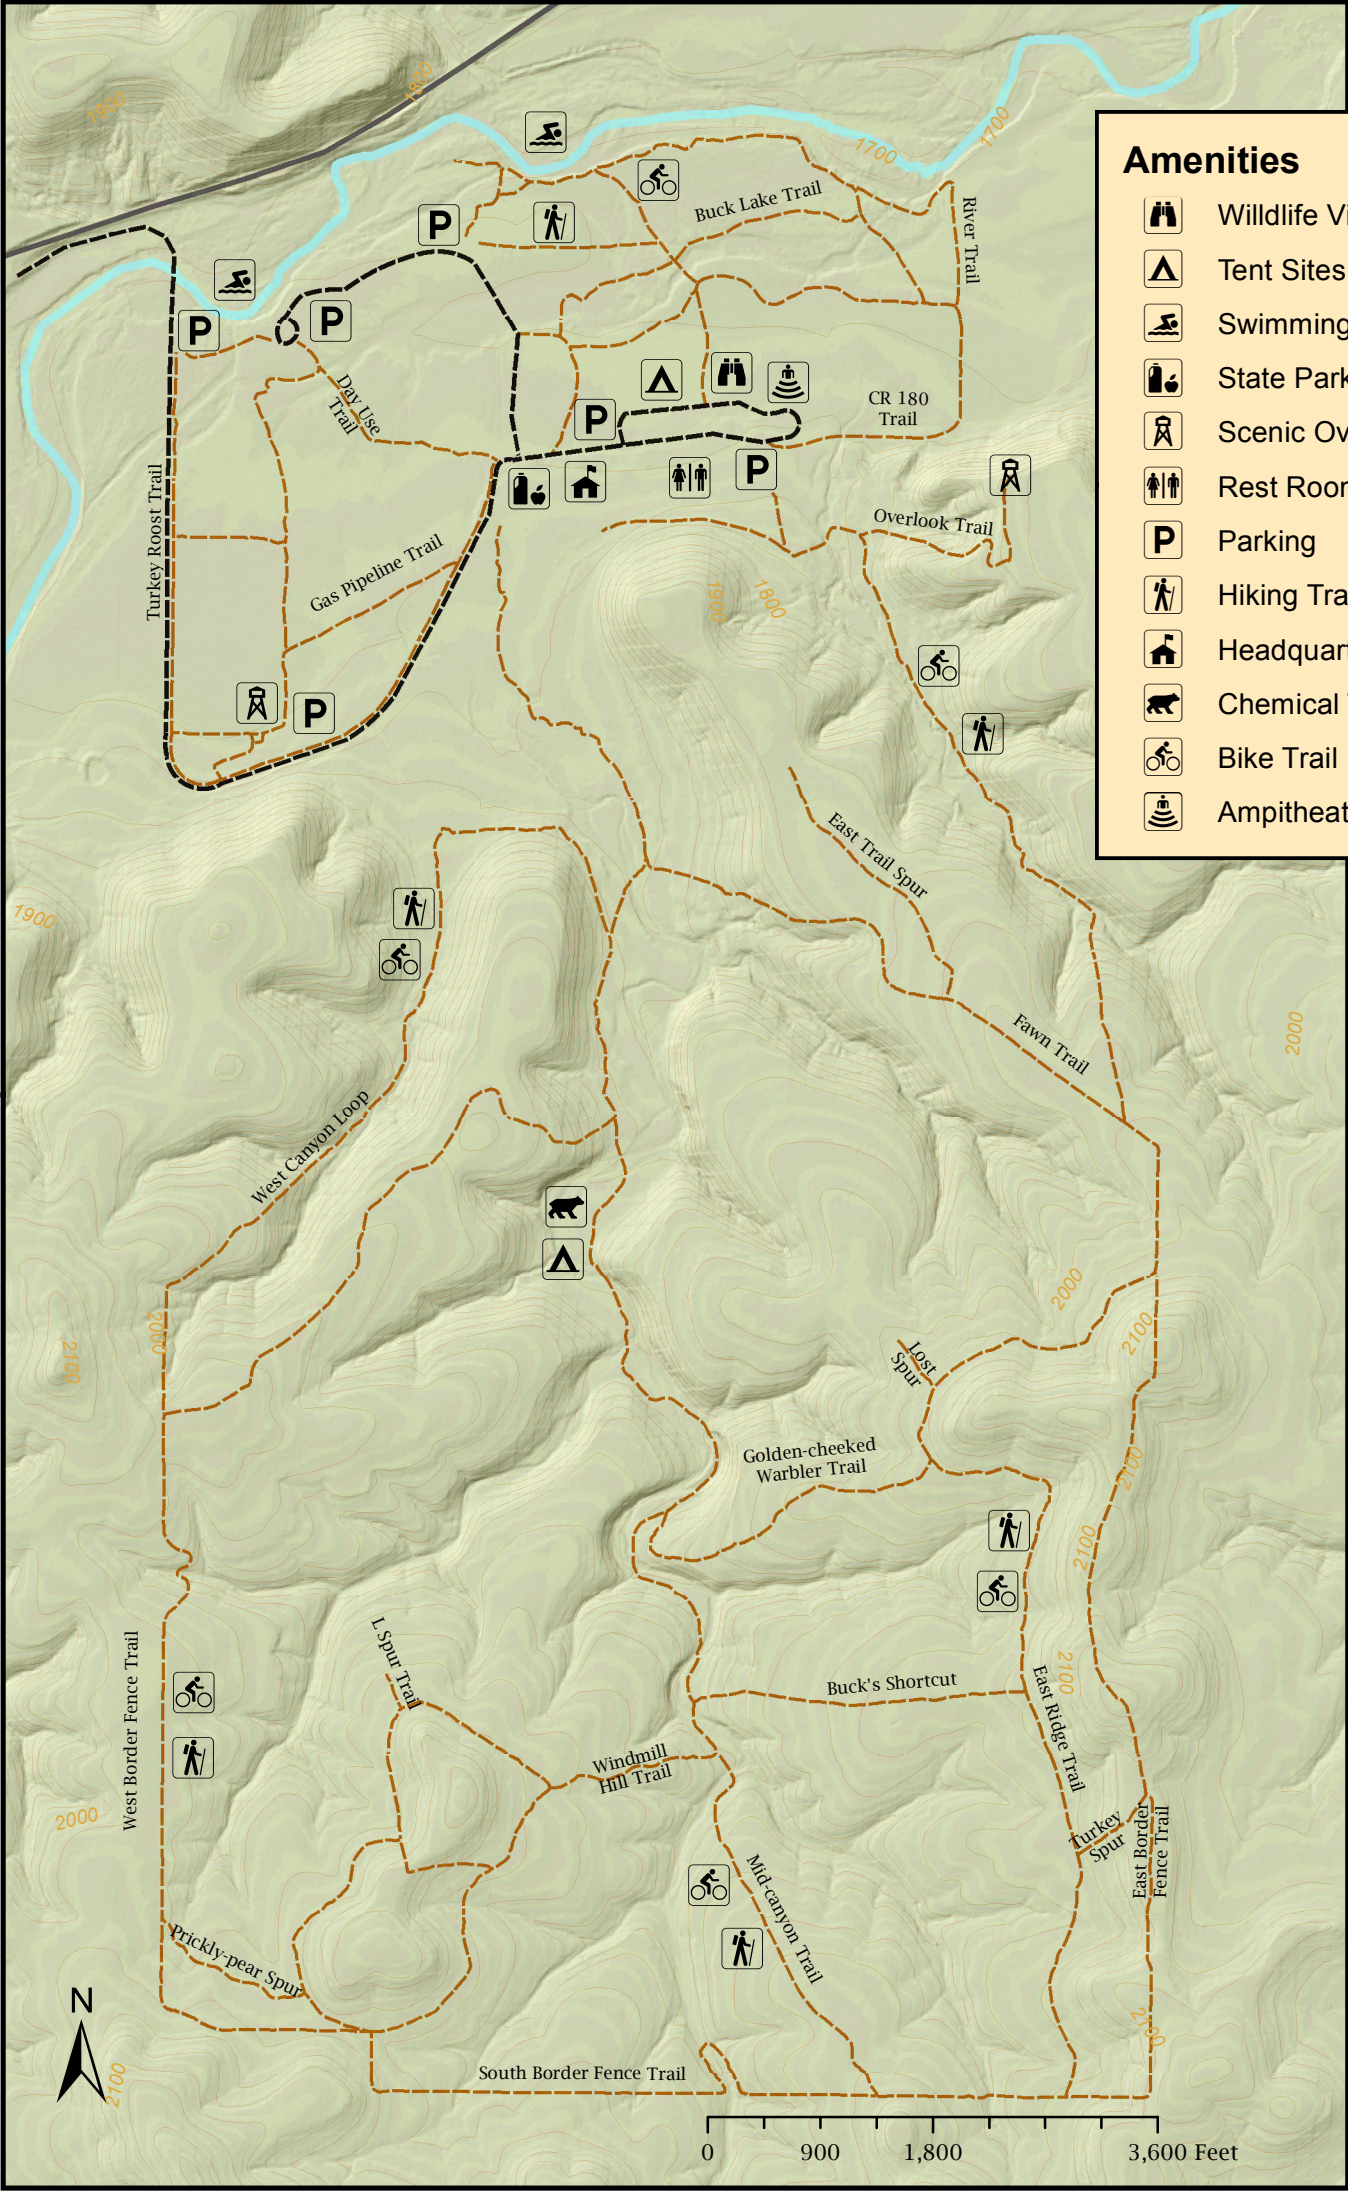

South Llano River Texas State Park

Amenities

- Wildlife Viewing
- Tent Sites
- Swimming
- State Parks Store
- Scenic Overlook
- Rest Rooms
- Parking
- Hiking Trail
- Headquarters
- Chemical Toilet
- Bike Trail
- Amphitheater

Topographic Layers by ESRI and TNRS
 Map Symbols by National Park Service
 NAD 1983 UTM Zone 14N Projection.
 Map created by Tim Harlow, GIS 1491, 13 April 2017.