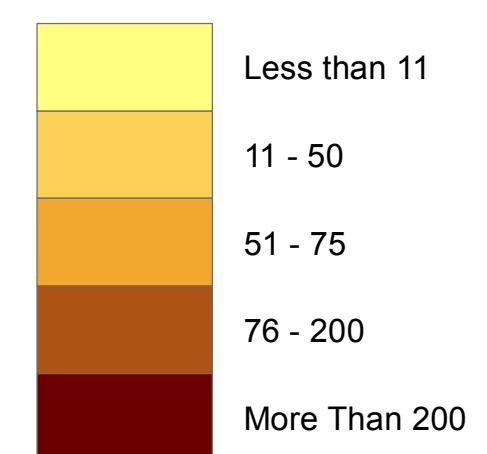

Vermont

A Century of Growth

1920 1930 1940 1950 1960 1970 1980 1990 2000 2010

Chloropleth

Persons/SqMi